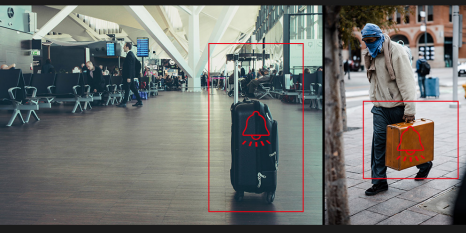

SOD (Stationary Object Detection)

alarm for the legacy of object and lost of object