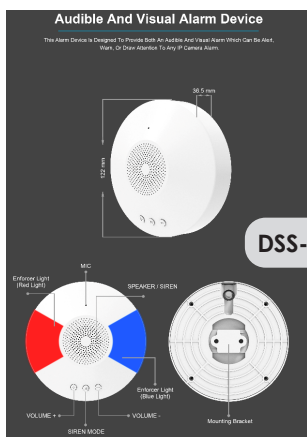

BLUE JAY IPC

2MP Blue Jay ECO IP Camera

Features

- 2MP, 1920x1080
- Supports H.265, H.264
- Metal Weather Proof, IP 66
- True Day/Night
- DWDR, 3D DNR, BLC, ICR
- 1/3" Progressive Scan CMOS
- Onvif, PSIA, and Compliant
- PoE, 3 Year Warranty
- DC 12V, 500mA Fixed, 1A Vari-Focal

Wide Angle 2.8MM
Smart IR, Built-In MIC
100 Ft. Night Vision

Wide Angle 2.8MM
Smart IR, Built-In MIC
100 Ft. Night Vision

IPC-EDVR2MPZ-C

Motorized 2.8-12MM
Smart IR, Audio Cable
120 Ft. Night Vision

5MP Blue Jay ECO IP Camera

Features

- 5MP 2592(H)×1944(V)
- Supports H.265, H.264
- Metal Weather Proof, IP 66
- True Day/Night
- DWDR, 3D DNR, BLC, ICR
- 1/2.7" Progressive CMOS
- Onvif, PSIA, and Compliant
- PoE, 3 Year Warranty
- DC 12V, 500mA Fixed, 1A Vari-Focal

Wide Angle 2.8MM
Smart IR Built-in MIC
100 Ft. Night Vision

Wide Angle 2.8MM
120 Ft. Night Vision

Wide Angle 2.8MM
Smart IR Built-in MIC
100 Ft. Night Vision

360 Fish Eye Mode
1.1MM 30 Ft. Night Vision
Mic & Speaker IP66 SD Card
Audio Cable

Motorized 2.8-12MM
Smart IR, Audio Cable
120 Ft. Night Vision

Vari-Focal 2.8-12MM
Smart IR, Audio Cable
120 Ft. Night Vision

Motorized 2.8-12MM
Smart IR, Audio Cable
120 Ft. Night Vision

DSS-MIC-IP31-C

WORKS WITH ANY IPC
WITH Audio Cable (-C)

Blue Jay Specialty IP Camera

Pin Hole IP Camera

Features

- 1/2.8" Progressive CMOS
- 2MP 1920(H)×1080(V)
- Metal, Indoor Only
- True Color Starlighting
- 1280 dB WDR, 3D DNR, BLC, ICR
- Supports Onvif, PSIA, CGI
- PoE, 3 Year Warranty
- DC 12V, 500mA

WiFi PIR Two Way Audio

Features

- 1/2.8" Progressive CMOS
- 2MP 1920(H)×1080(V)
- Plastic, Indoor Only
- Two Way Audio, PIR, WiFi, SD up to 256gb
- WDR, 3D DNR, BLC, ICR
- Supports Onvif, PSIA, CGI
- PoE, 3 Year Warranty
- DC 12V, 500mA

5-50mm License Plate Capture

Features

- 1/2.7" Progressive CMOS
- 5MP 2592(H)×1944(V)
- Metal, IP66 Weather Proof
- AI License Plate Detection, SD Slot
- WDR, 3D DNR, BLC, ICR
- Supports Onvif, PSIA, CGI
- PoE, 3 Year Warranty
- DC 12V, 1A