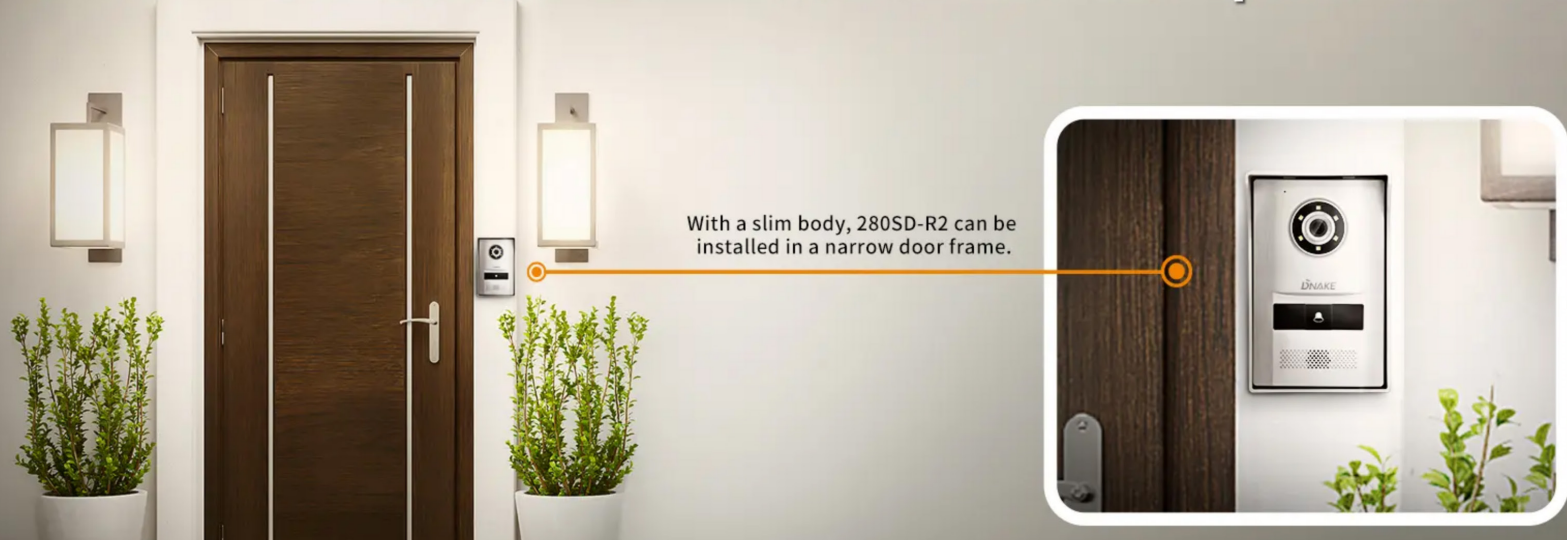

IPC-BFR4K2-W

IP-BFR4K-CC
BATTERY CHARGER

IP-BFR4K-BP
Battery Pack for Wireless Camera

IP-BFR4K-SP
Solar Panel for Wireless Camera

IP-BFR4K-AE
Antenna Extension Cable for Wireless Camera

IP VIDEO INTERCOM

Ideal for Installation with Limited Space

Answer Your Door from Anywhere

280SD-E216

Features

- Support IC Card
- 7" Inch Interactive Touch Screens
- Support Live View up to 8 IPC
- 2MP, IP 65
- Support SIP 2.0, Easy Configuration
- Integration with other SIP Devices
- Interactive with Indoor Station or APP
- PoE, 3 Year Warranty
- DC 12V, 2A