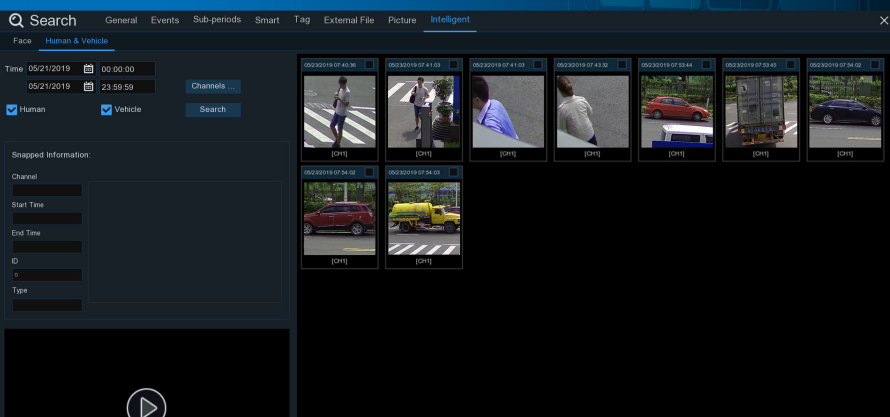

Search and Playback for the shape of Human and Vehicle

It can only warn people or vehicles in the application scene, and the results can be searched more quickly during video playback

Regional population statistics