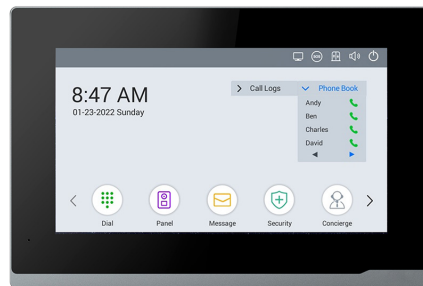

Answer Your Door from Anywhere

280SD-E216

Features

- Support IC Card
- 7" Inch Interactive Touch Screens
- Support Live View up to 8 IPC
- 2MP, IP 65
- Support SIP 2.0, Easy Configuration
- Integration with other SIP Devices
- Interactive with Indoor Station or APP
- PoE, 3 Year Warranty
- DC 12V, 2A