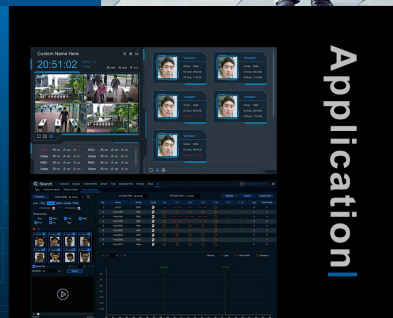

Face Attendance

Application

Mask Detection

Customers flow statistics