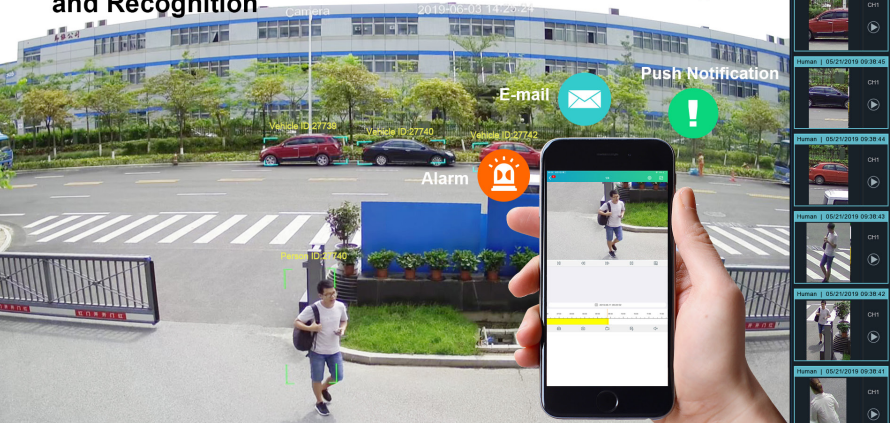

BLUE JAY AI+ PERFORMANCE

Human & Vehicle Detection and Recognition