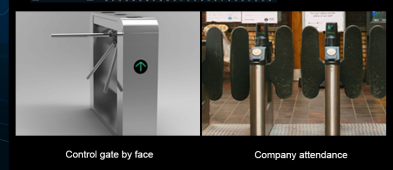

Customers flow statistics