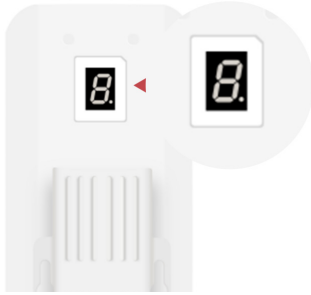

WIRELESS PANEL

Cost-Effective, High-Performance
Compact and Versatile Design
Powerful Integrated Antenna

Point to Point Wireless Connection to Help Tie Distant Cameras to the Network for Viewing

Each Can be Used as Transmitter or Receiver