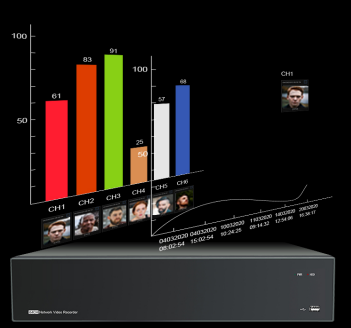

Customers flow statistics